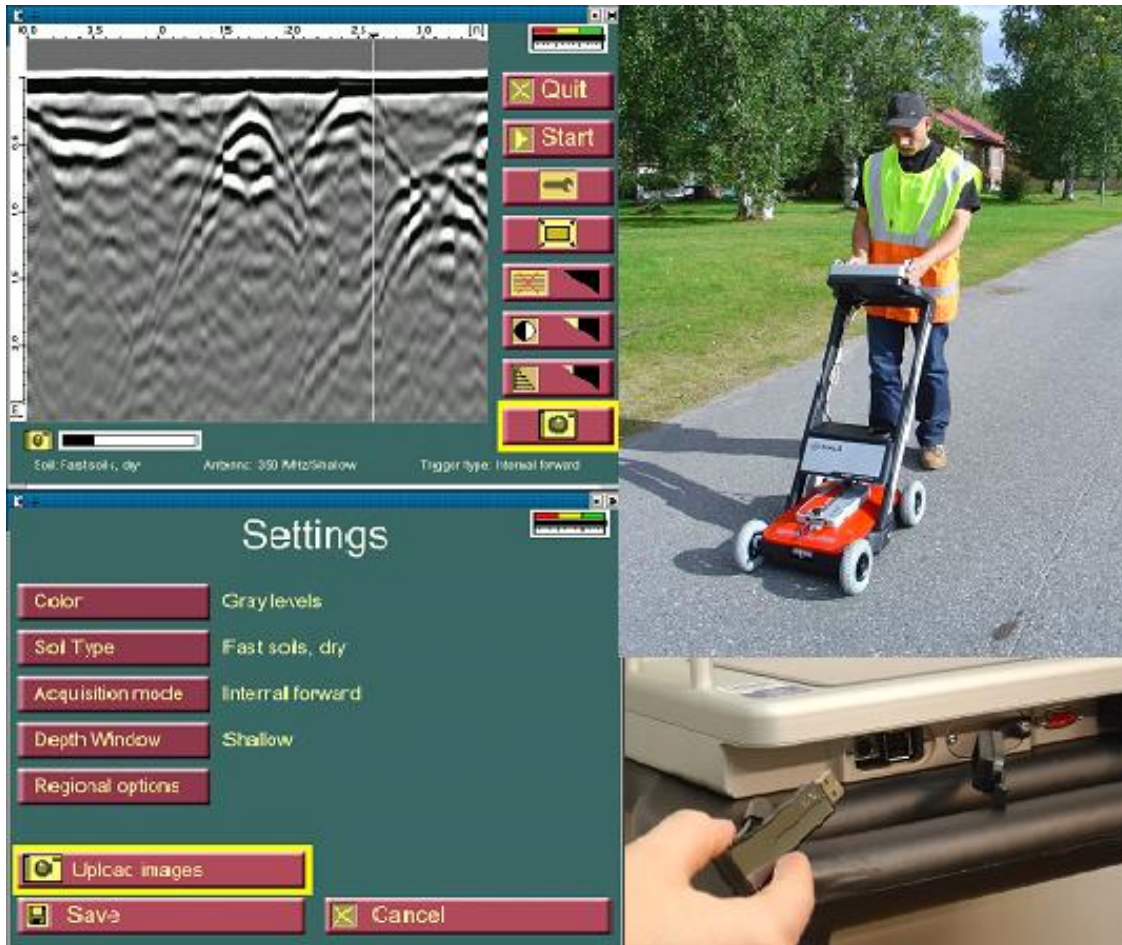

# Easy Locator IXM

## The IXM, a new option to the Easy Locator System

IXM is a new alternative to the monitor EXM for the Easy Locator. With the IXM it's possible to create a screen capture of the collected data in a .jpg image format and upload it to your computer for printing. The IXM is also available in a plus version with the transreflective screen (IXM+). New Easy Locators can be ordered directly with the IXM / IXM+ or previously purchased EXM / EXM+ can be upgraded. Please call Terraplus for more details and pricing.